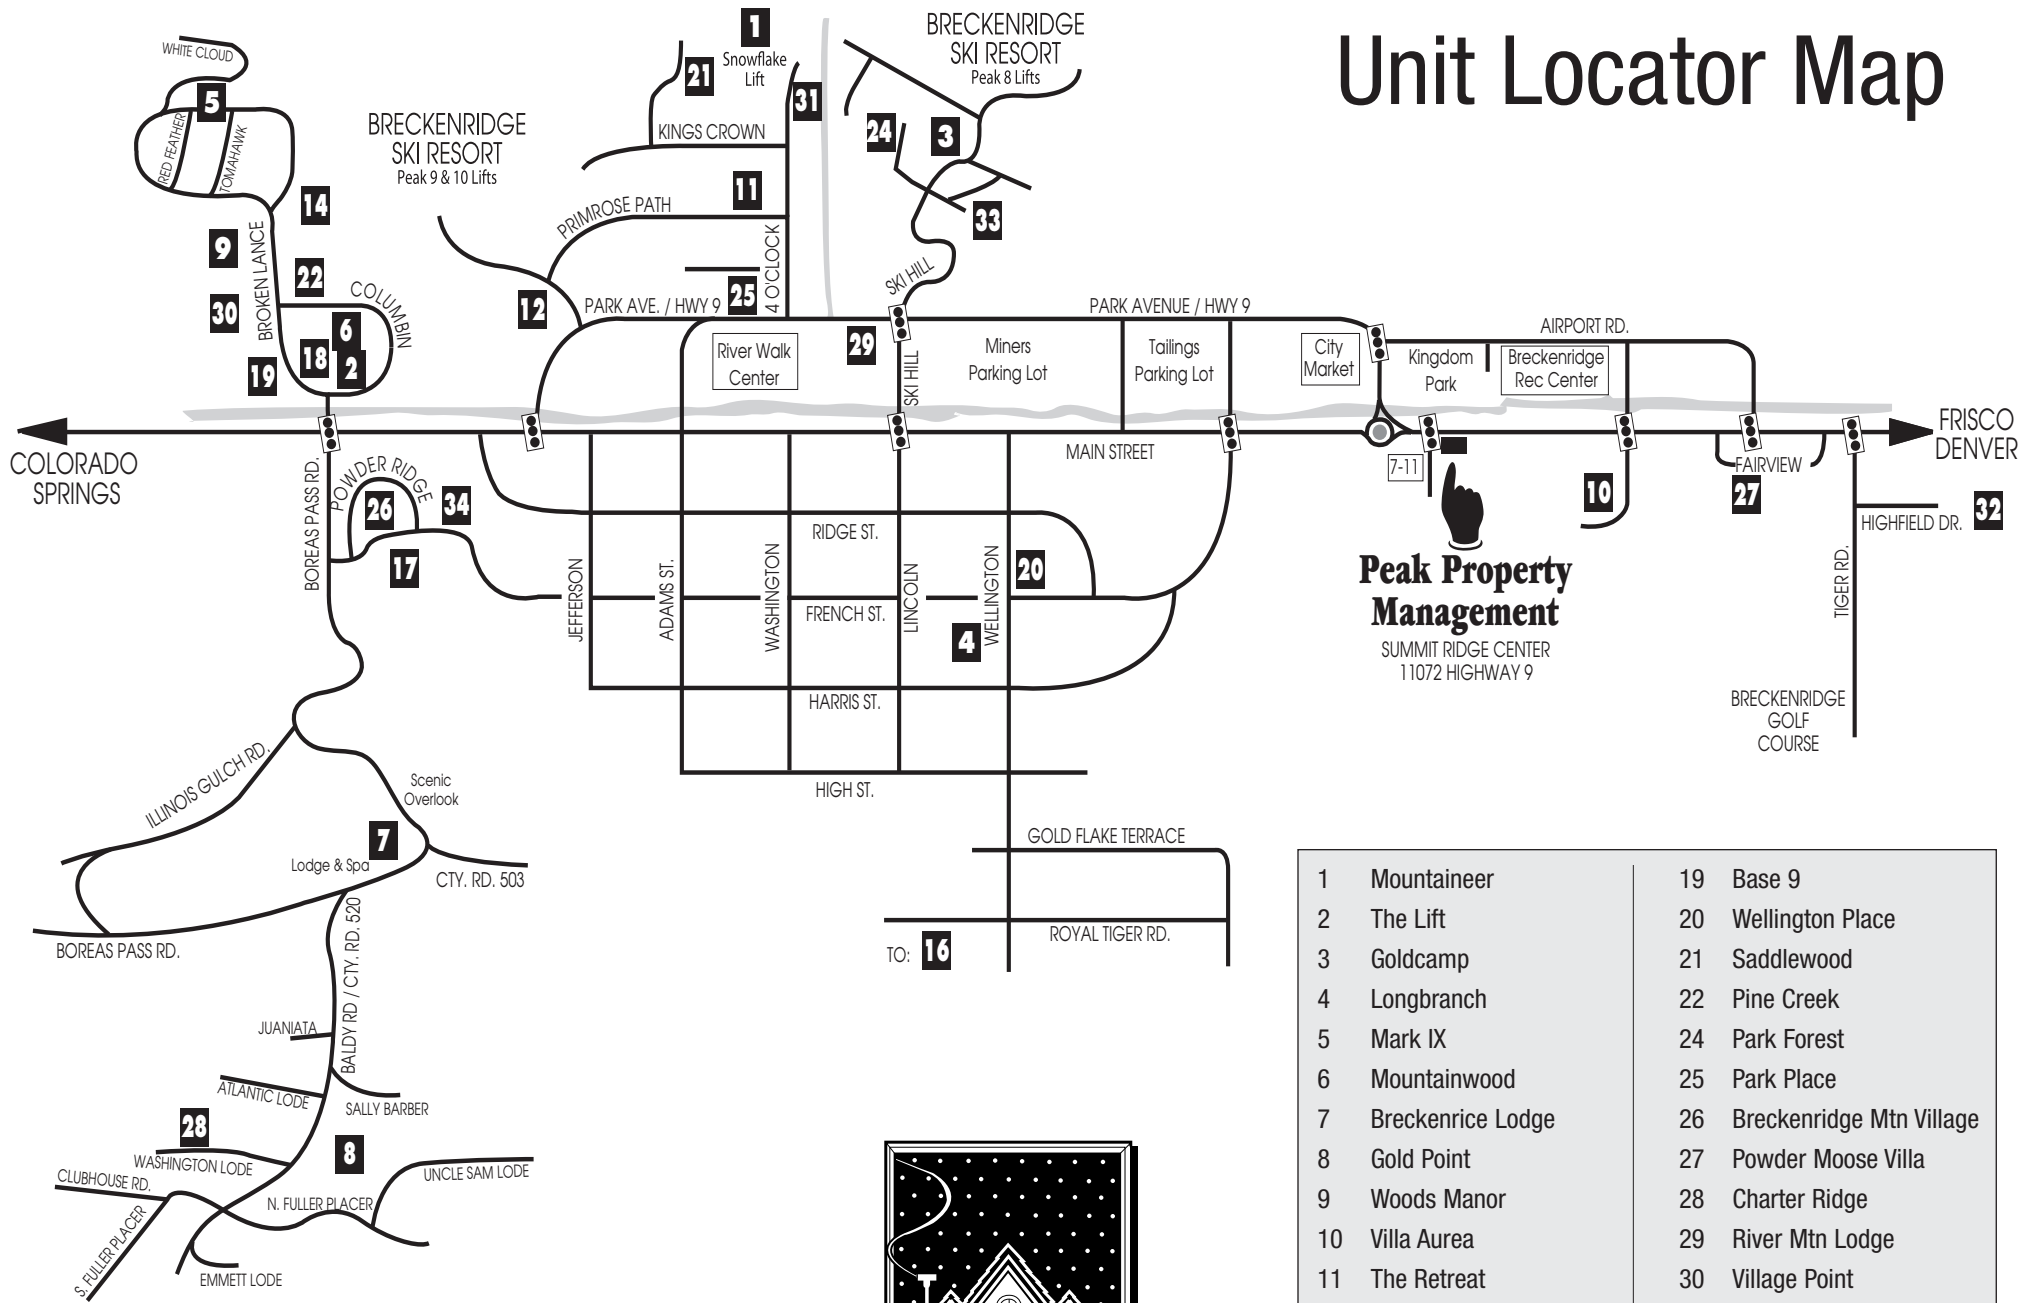

Unit Locator Map

Peak Property Management

SUMMIT RIDGE CENTER
11072 HIGHWAY 9

1	Mountaineer	19	Base 9
2	The Lift	20	Wellington Place
3	Goldcamp	21	Saddlewood
4	Longbranch	22	Pine Creek
5	Mark IX	24	Park Forest
6	Mountainwood	25	Park Place
7	Breckenrice Lodge	26	Breckenridge Mtn Village
8	Gold Point	27	Powder Moose Villa
9	Woods Manor	28	Charter Ridge
10	Villa Aurea	29	River Mtn Lodge
11	The Retreat	30	Village Point
12	Trails End	31	Tyra II - Chalet
14	Mill Run	32	Highland Greens
16	Rocky Ridge Chalet	33	White Wolf
17	Powder Ridge	34	Ski View House
18	Miner's Candle		