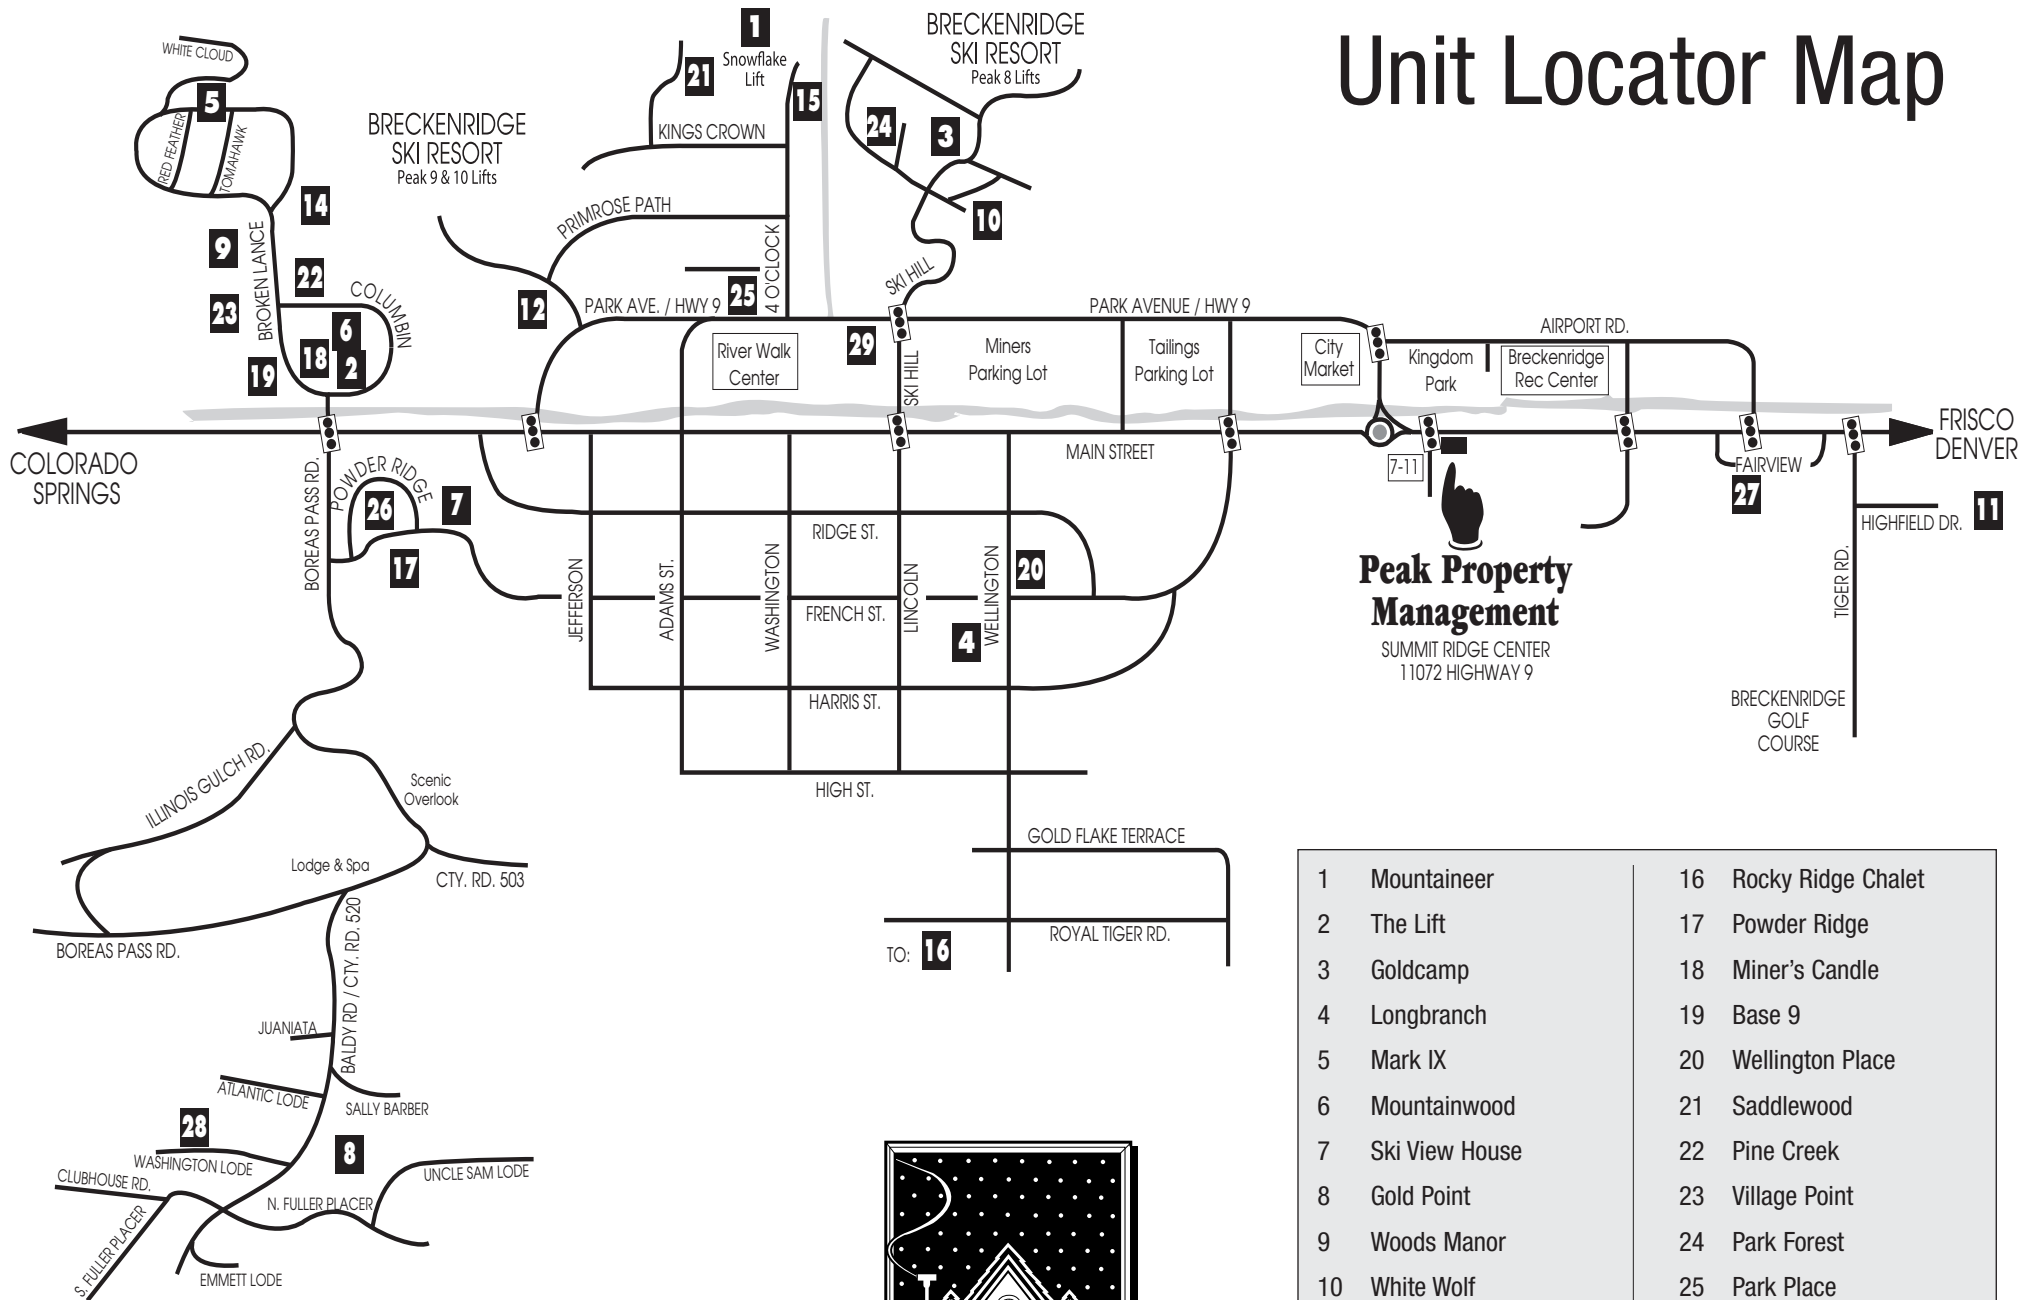

Unit Locator Map

Peak Property Management
 SUMMIT RIDGE CENTER
 11072 HIGHWAY 9

1	Mountaineer	16	Rocky Ridge Chalet
2	The Lift	17	Powder Ridge
3	Goldcamp	18	Miner's Candle
4	Longbranch	19	Base 9
5	Mark IX	20	Wellington Place
6	Mountainwood	21	Saddlewood
7	Ski View House	22	Pine Creek
8	Gold Point	23	Village Point
9	Woods Manor	24	Park Forest
10	White Wolf	25	Park Place
11	Highland Greens	26	Breckenridge Mtn Village
12	Trails End	27	Powder Moose Villa
14	Mill Run	28	Charter Ridge
15	Tyra II - Chalet	29	River Mtn Lodge